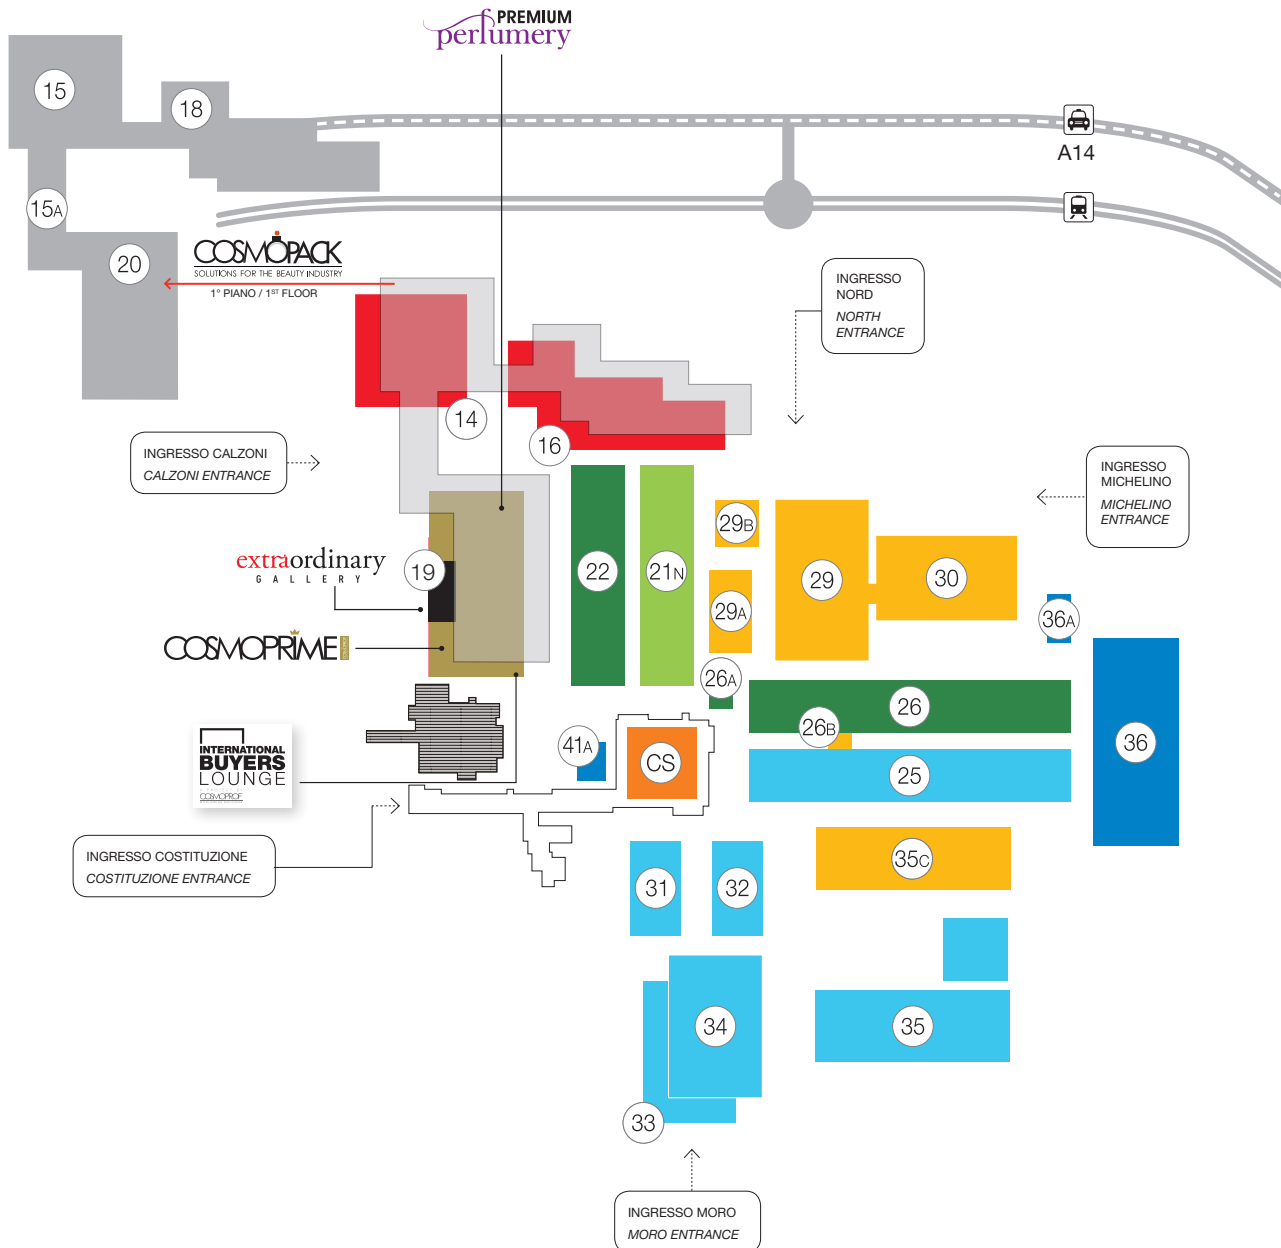

PRELIMINARY MAP 2017

COSMOPROF
WORLDWIDE BOLOGNA

COSMOPROF
MARCH 2017
17-20
COSMOPACK 16-19
COSMOPRIME 16-19 NEW 2017
BOLOGNA (ITALY)
FAIR DISTRICT
WWW.COSMOPROF.COM

SETTORI / PRODUCT SECTORS

- COSMOPACK
- COSMOPRIME
- EXTRAORDINARY GALLERY
- GREEN PAVILION
- UNGHIE NAILS
- ESTETICA & SPA BEAUTY & SPA
- PROFUMERIA E COSMESI PERFUMERY AND COSMETICS
- PREMIUM PERFUMERY
- PADIGLIONI NAZIONALI COUNTRY PAVILIONS
- CAPELLI HAIR
- CENTRO SERVIZI SERVICE CENTER